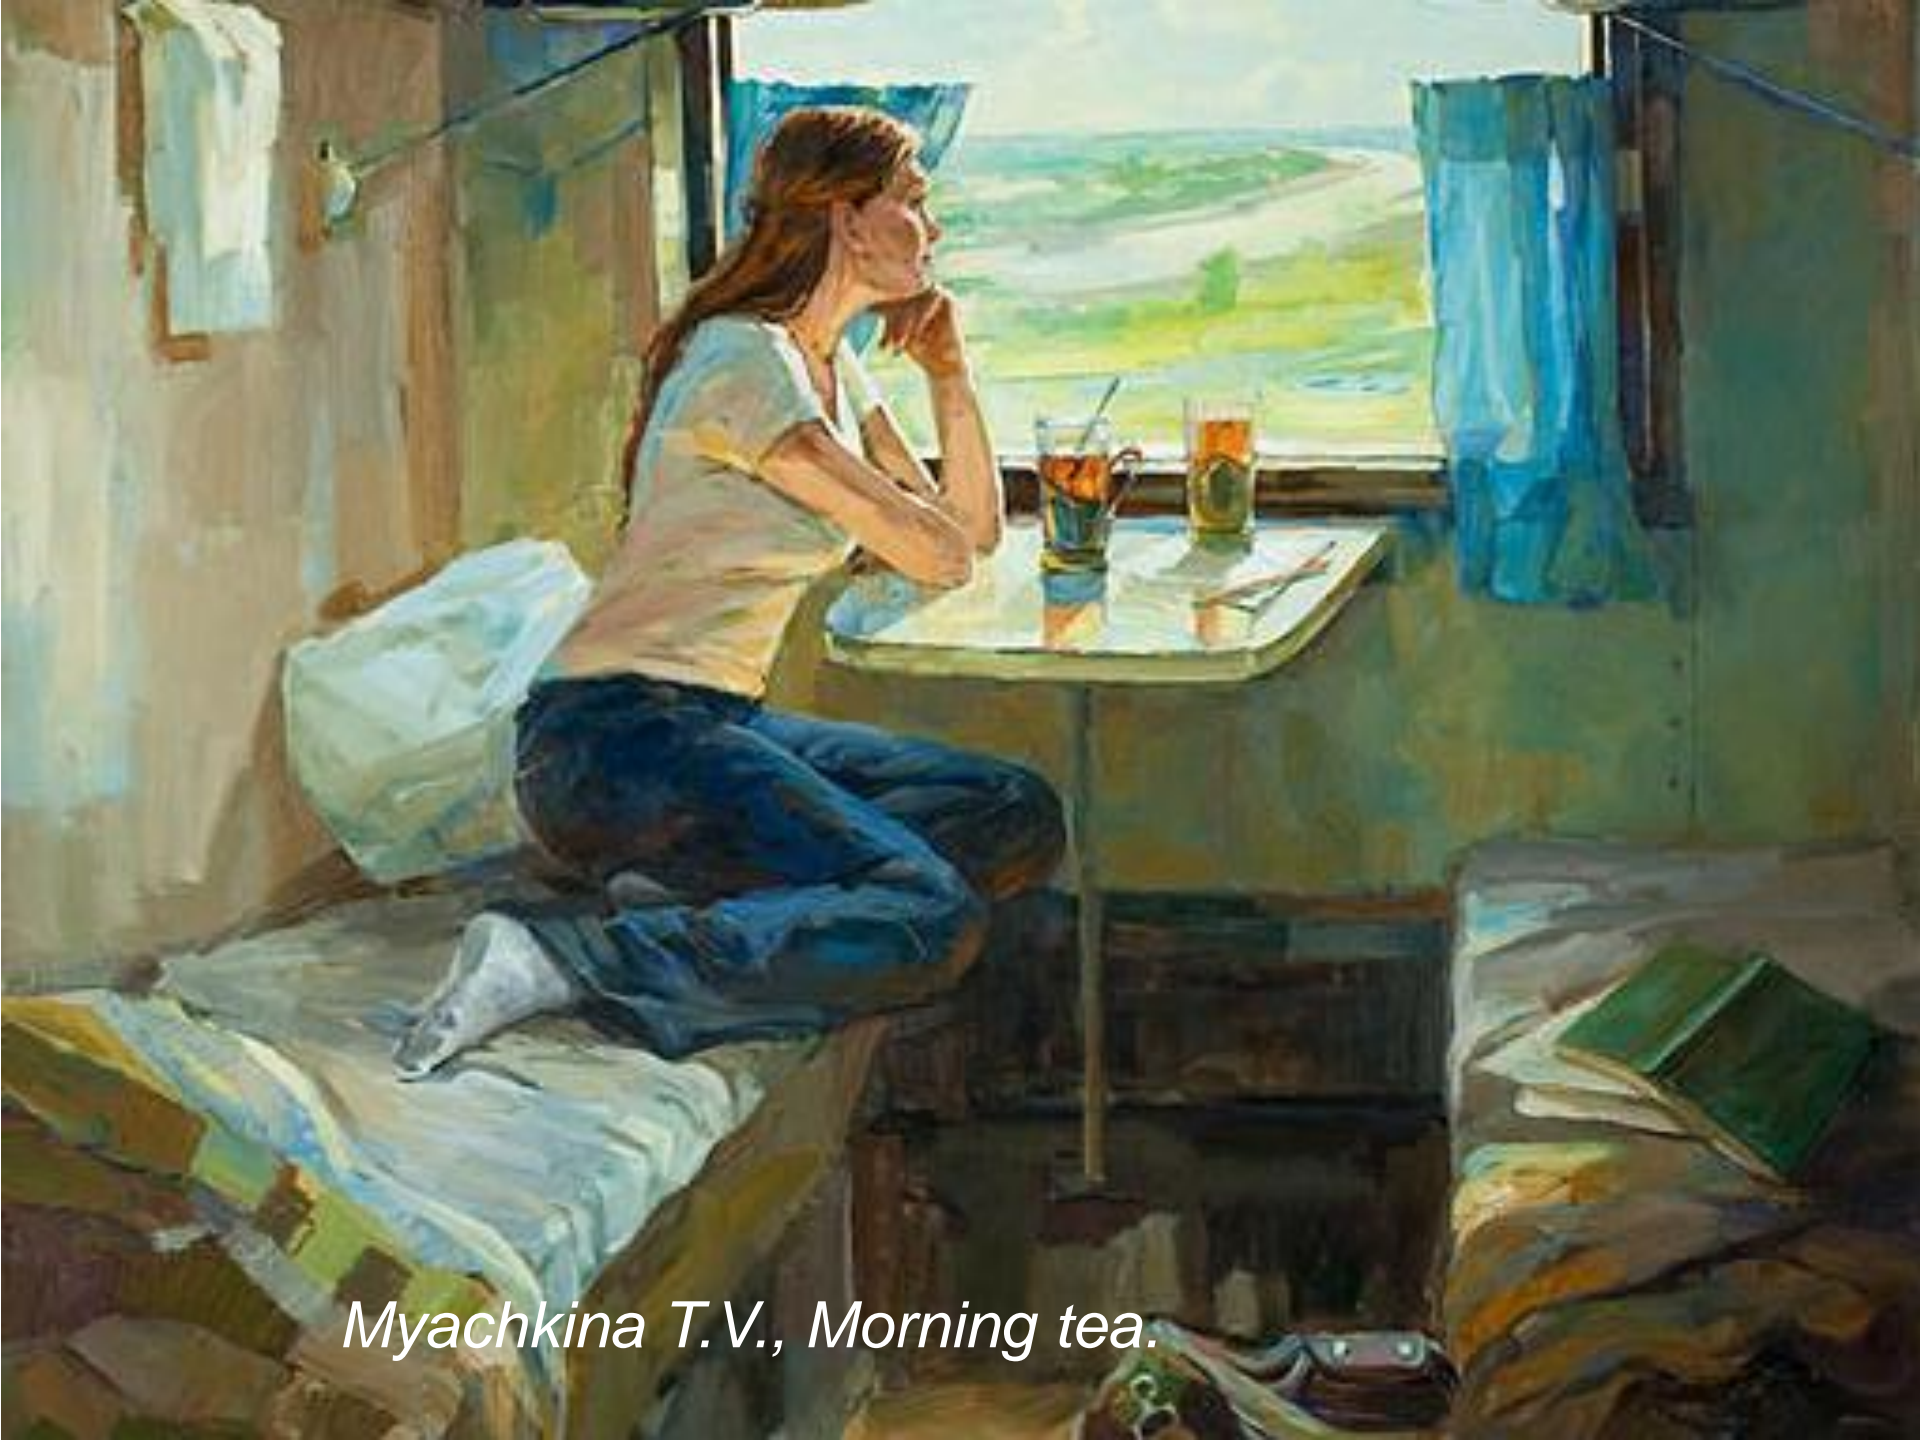

Myachkina T.V., Morning tea.