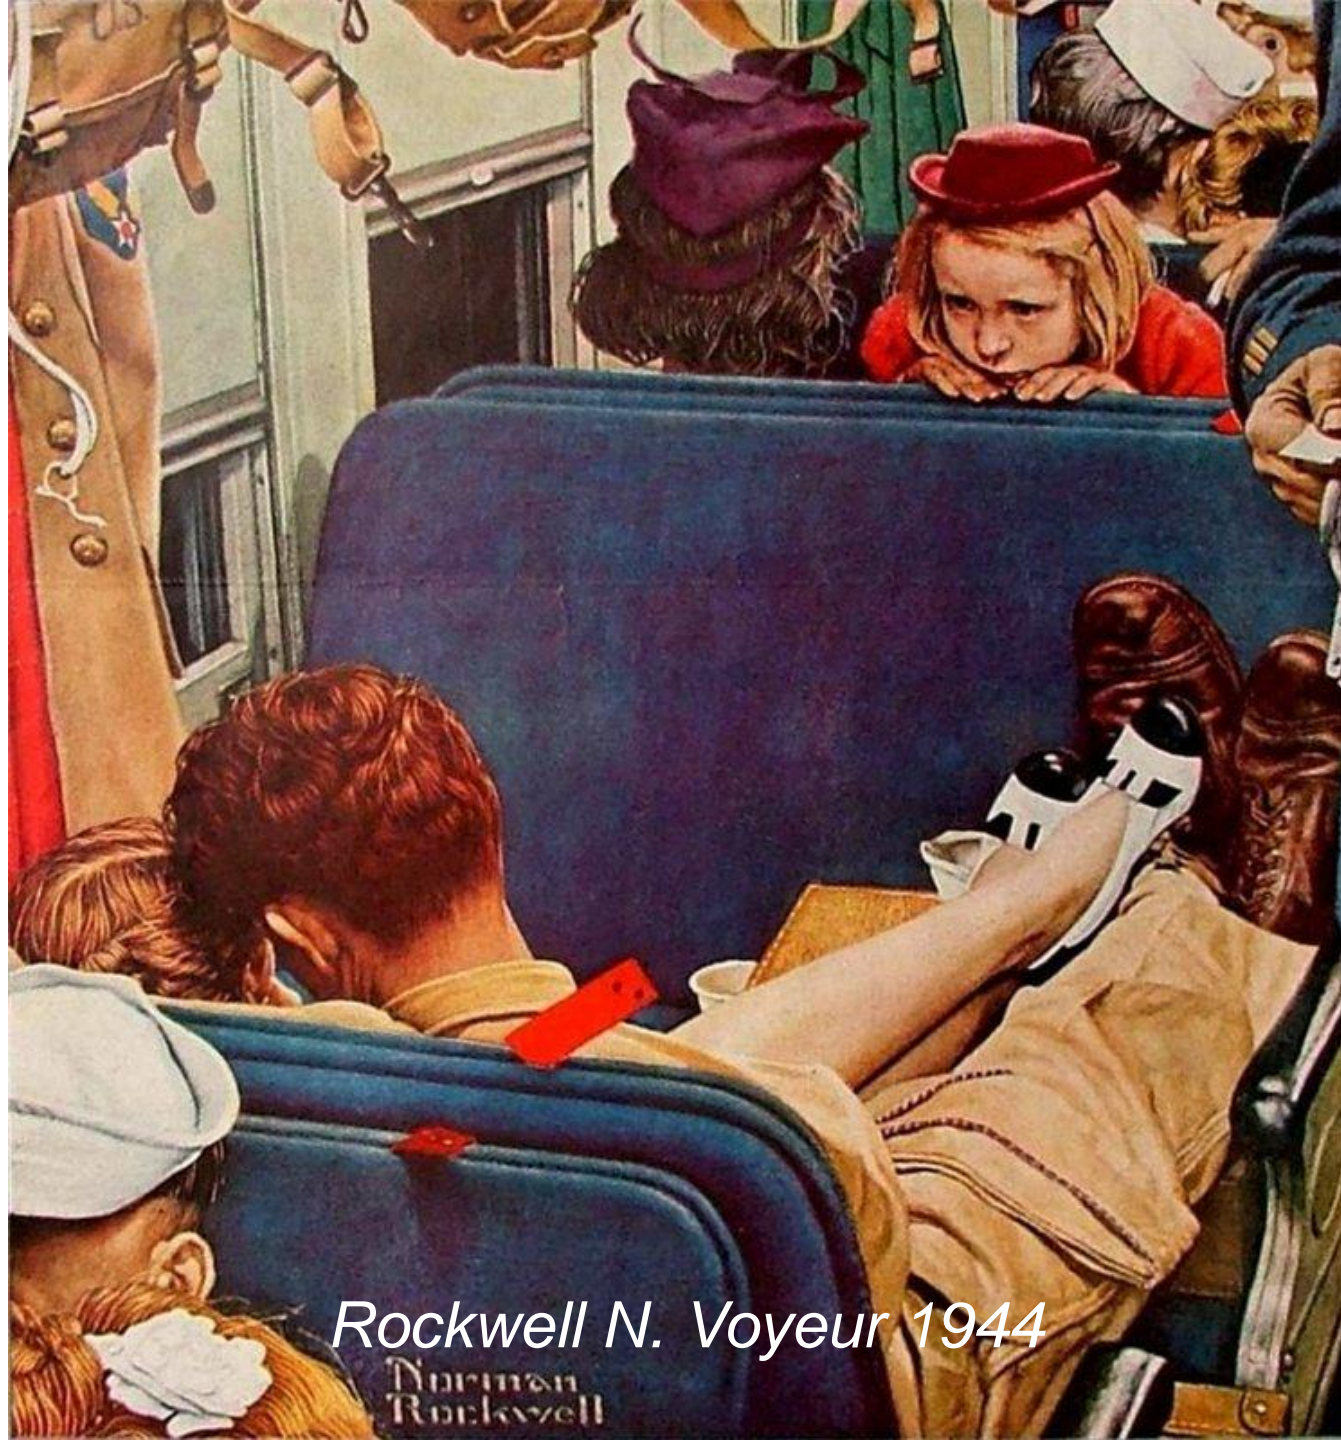

Rockwell N. Voyeur 1944

Norman
Rockwell