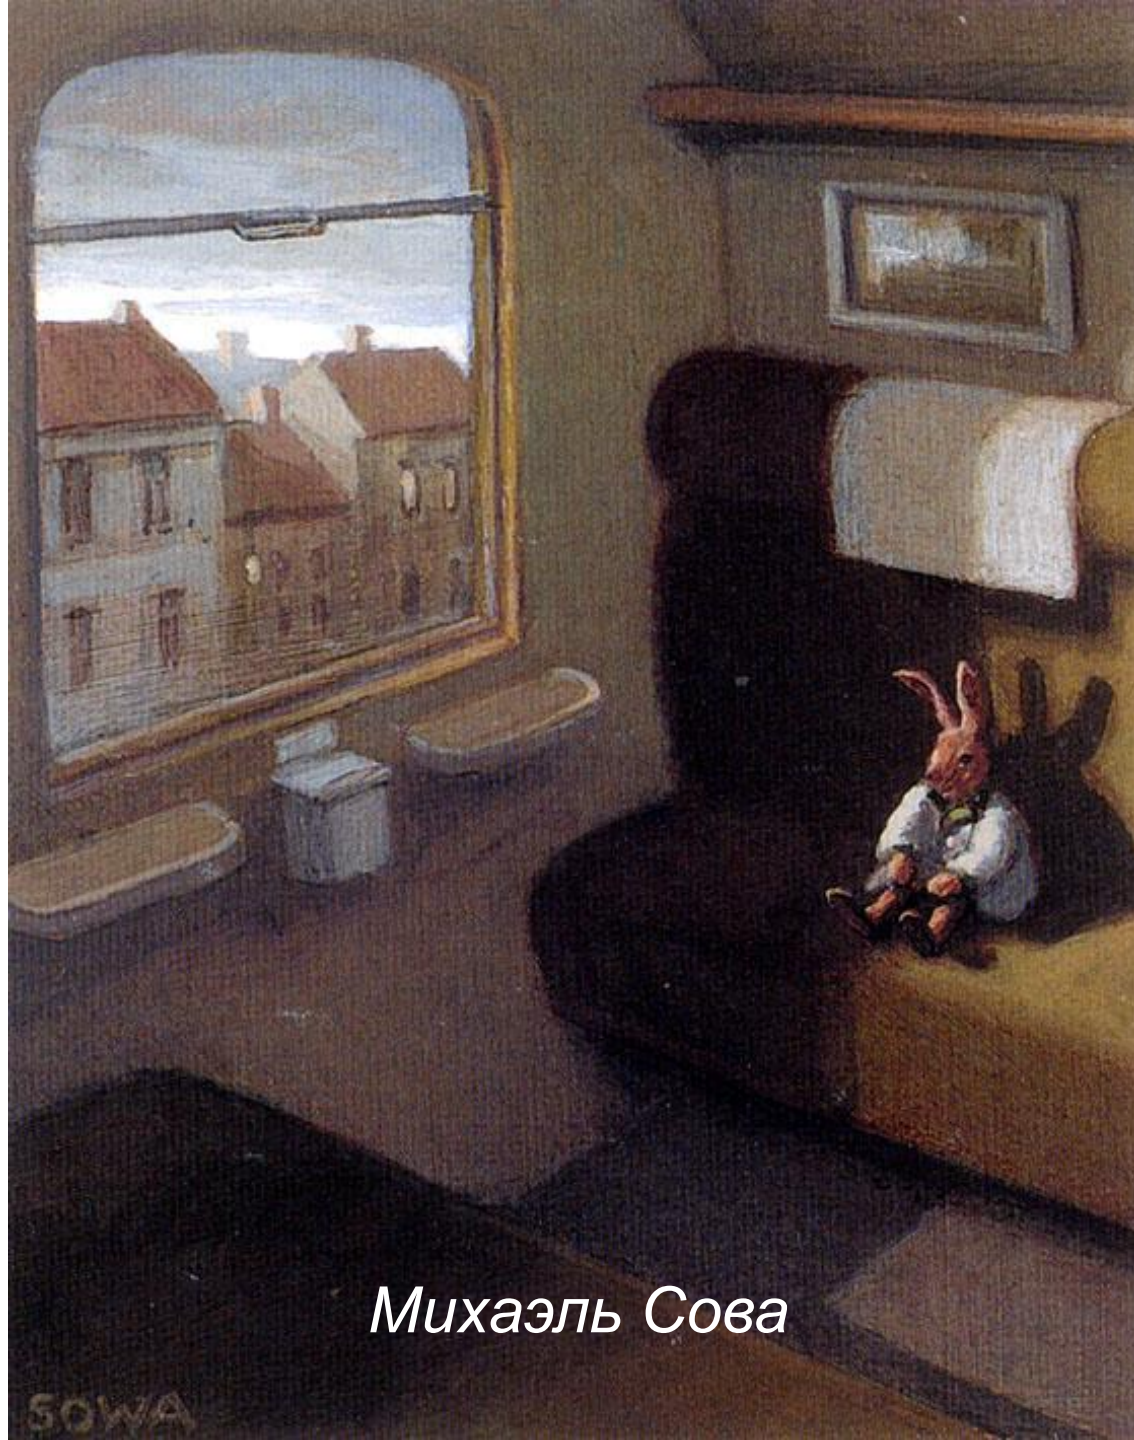

*Катаева Г. Попутчики*

*Марта. Встреча с Полумной Лавгуд в поезде*

*Михаэль Сова*

SOVA

A woman with short dark hair and bangs, wearing a light-colored, form-fitting, sleeveless top, is sitting on a white cushioned seat inside a train car. She is looking out a large window towards a cityscape across a body of water. The sky is overcast with grey clouds. A small table next to her holds a glass mug. The scene is lit with soft, natural light from the window.