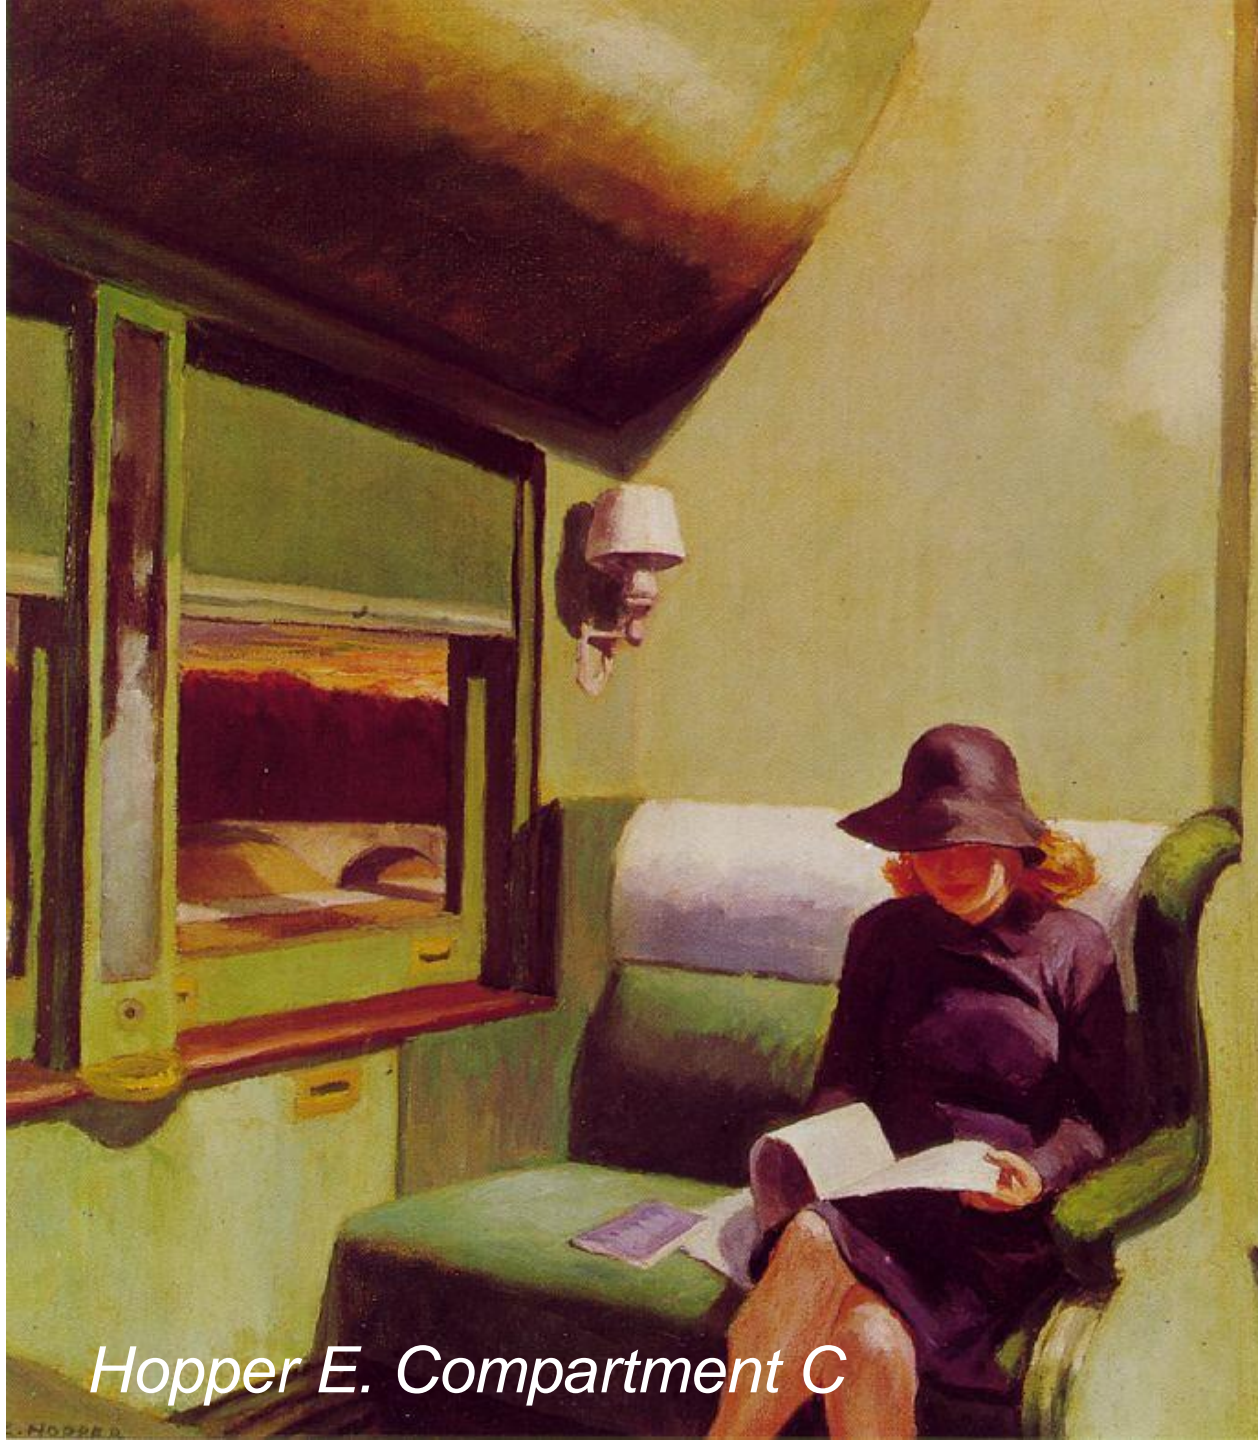

*Solomon A. Viajeros de primera.*

*Бертольд В. Надоедливый  
джентльмен 1874*

*Духовников А. Ангел в купе*

*Кнэхт А. Ты у окна вагонного грустишь 2009*

А. 09.

*Hopper E. Compartment C*

*Иванов Б. Поезд*

*Rockwell N. Voyeur 1944*

*Катаева Г. Попутчики*

*Марта. Встреча с Полумной Лавгуд в поезде*

*Михаэль Сова*

SOVA

A woman with short dark hair and bangs, wearing a light-colored, form-fitting, sleeveless top, is sitting on a white cushioned seat inside a train car. She is looking out a large window towards a cityscape across a body of water. The sky is overcast with grey clouds. A small table next to her holds a glass mug. The scene is lit with soft, natural light from the window.