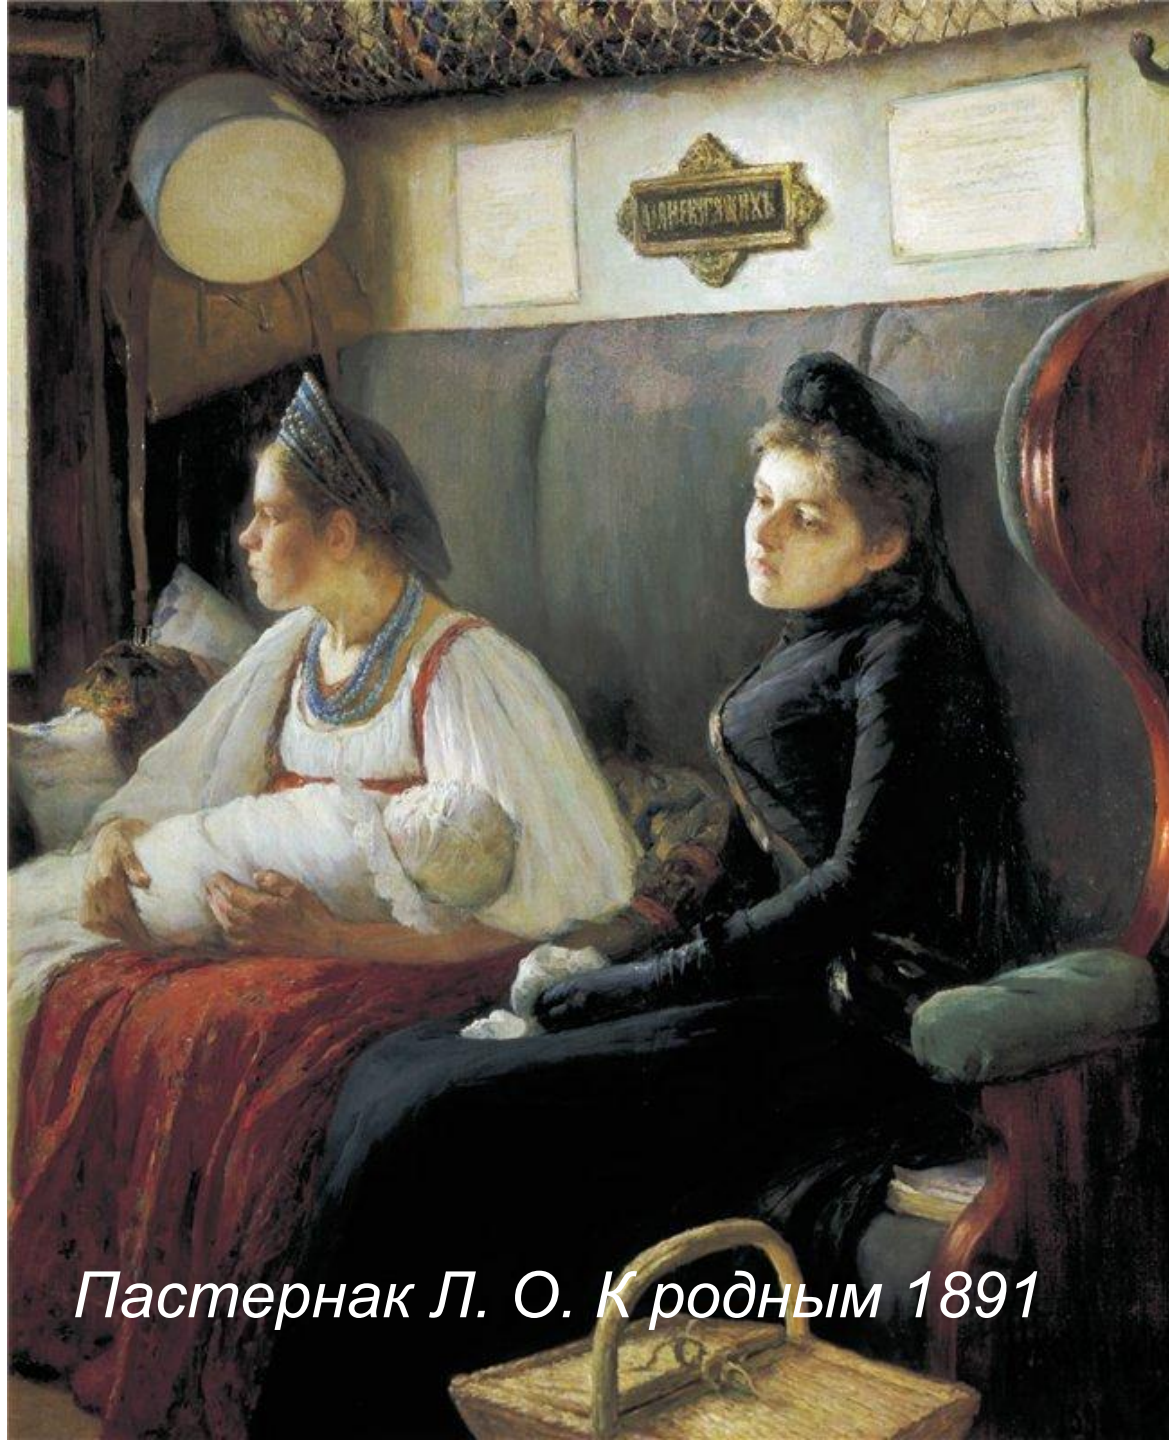

Пастернак Л. О. К родным 1891